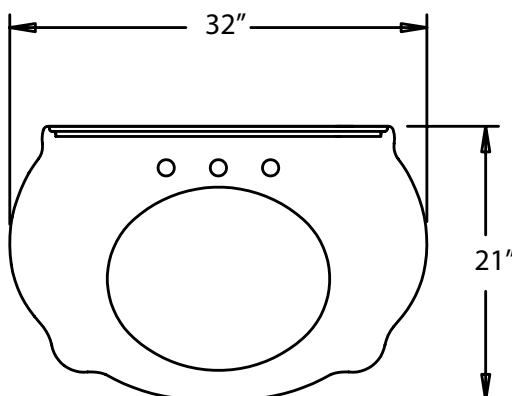

Vanity Specifications

VAN025E

Vanity: 30-1/2" x 20" x 35"

Materials: birch solids and veneers

Top: 32" x 21" x 2cm

***Top and bowl are preinstalled**

Material: 2cm black granite

Bowl hole cut for 15" x 12" white bowl

Faucet holes cut for 4" centerset

2cm backsplash included

Mirror: 26" x 26"

Beveled glass

bath ELEMENTS

www.bath-elements.com

Manufactured by Hardware Resources • www.hardwareresources.com