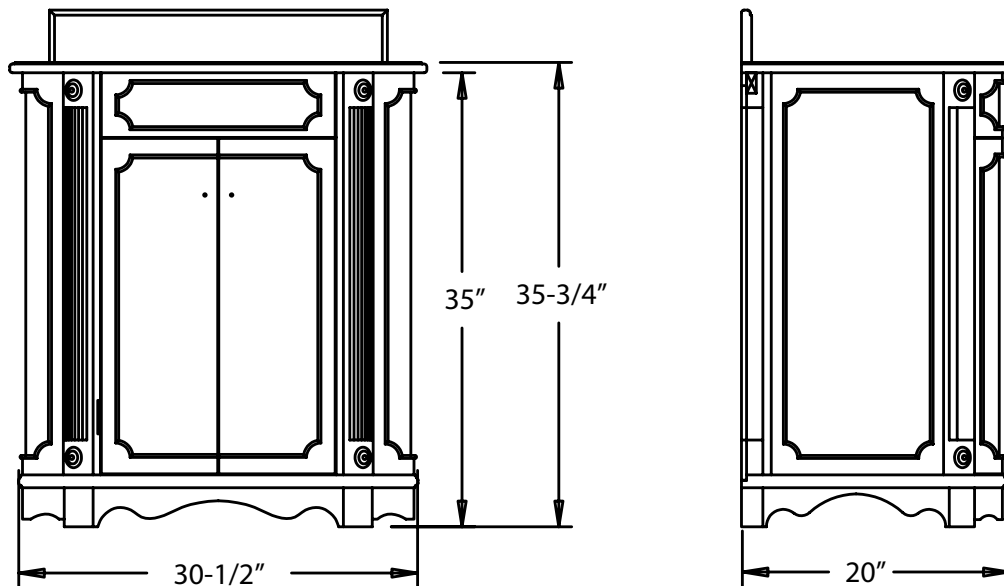

Vanity Specifications

VAN025E

Vanity: 30-1/2" x 20" x 35"

Materials: birch solids and veneers

Top: 32" x 21" x 2cm

***Top and bowl are preinstalled**

Material: 2cm black granite

Bowl hole cut for 15" x 12" white bowl

Faucet holes cut for 4" centerset

2cm backsplash included

Mirror: 26" x 26"

Beveled glass

bath ELEMENTS

www.bath-elements.com

Manufactured by Hardware Resources • www.hardwareresources.com